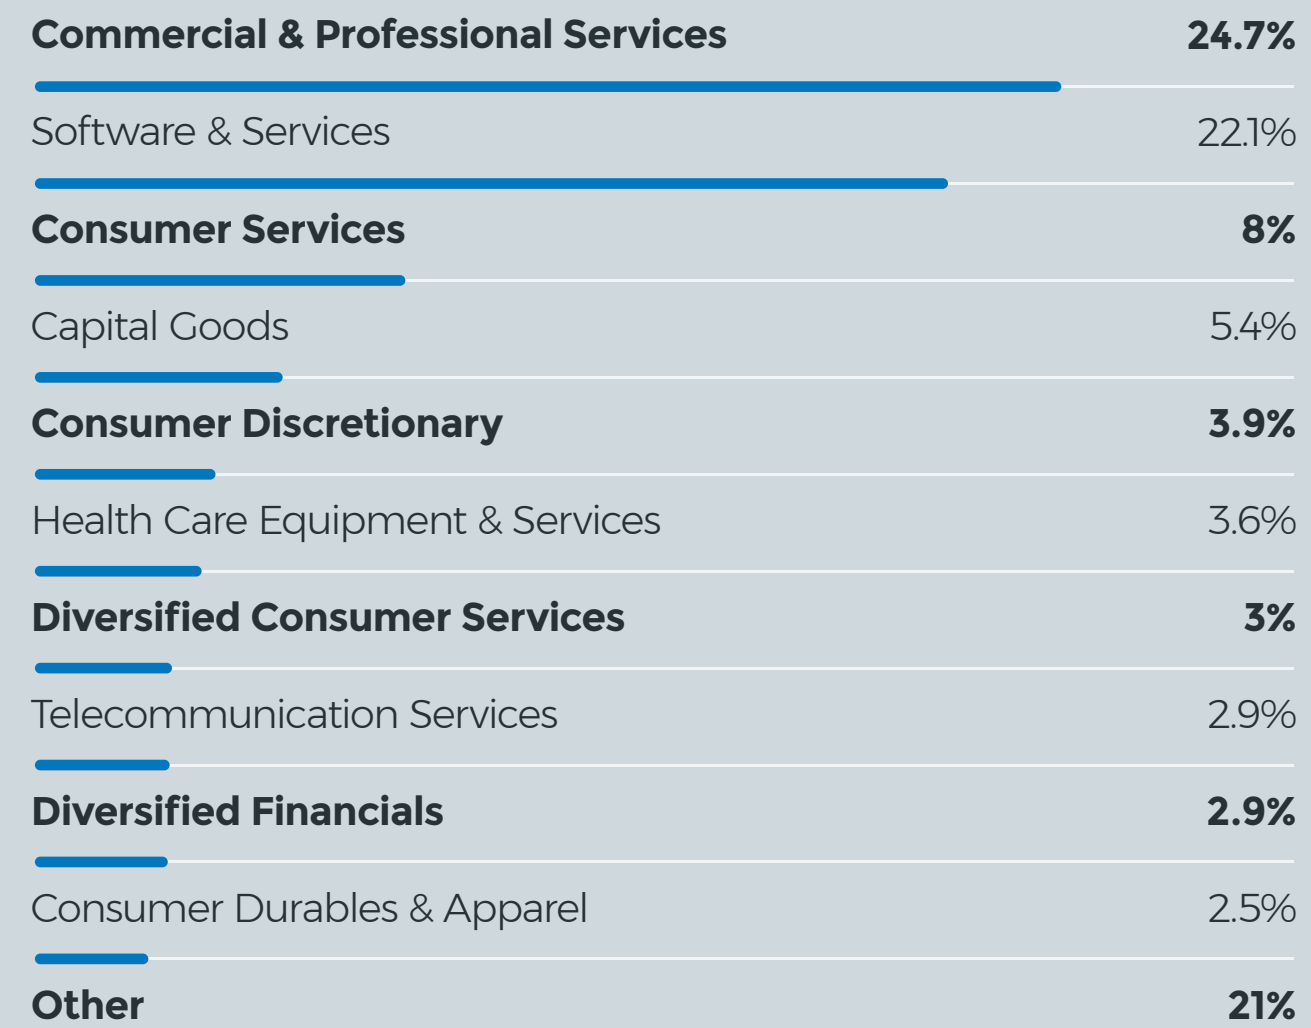

WHO'S USING ACTIVTRAK

GEOGRAPHICAL VARIANCE

USA 2427 Companies | UK 378 Companies | Canada 141 Companies | Australia 117 Companies | India 42 Companies

EMPLOYEES RANGE

Number of companies

ANNUAL REVENUE

Number of companies

INDUSTRY GROUPS

SUB-INDUSTRY GROUPS

SENIORITY